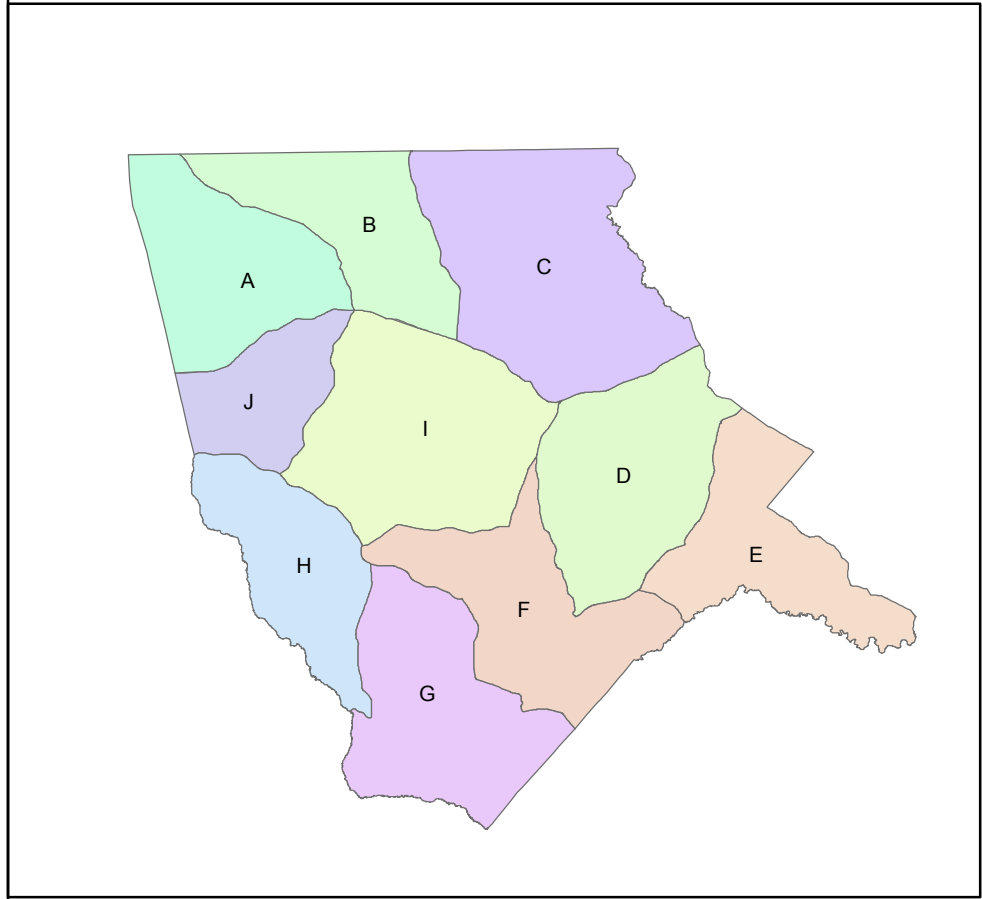

Moore County Block "D"

Rex Badgett
NCDOT - Division 8